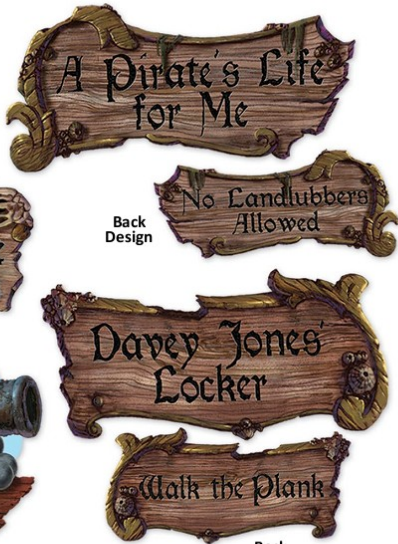

PIRATE CUTOUTS (4/Pkg.)
55705 15½" - 16½" (Printed 2 Sides)
PACK 12 MSRP $5.50 Each

Back Design

Back Design