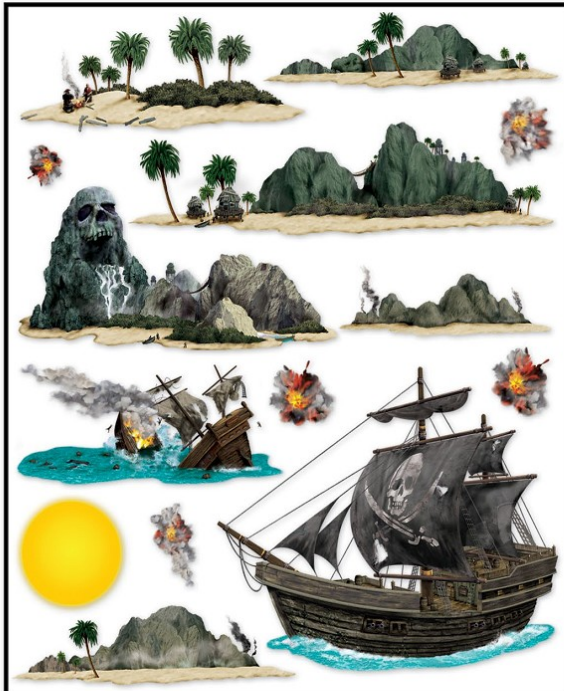

NEON SAILOR HATS
60756 (Asstd. Colors) (One Size Fits Most)
PACK 12 **MSRP \$6.29 Each**

PAPER SAILOR HAT (1/Pkg.)
66886 (One Size Fits Most)
PACK 24 **MSRP \$1.99 Each**

OCEAN & BEACH BACKDROP (1/Pkg.)
52001 4' x 30'
PACK 6 MSRP \$19.50 Each

DUELING PIRATE & BANDIT PROPS (3/Pkg.)
52012 33" - 3' 11½"
PACK 12 MSRP \$8.50 Each

BONNY BLADE & CALICO JACK PROPS (2/Pkg.)
52011 5' 2" & 5' 6½"
PACK 12 MSRP \$8.50 Each

FATAL TREASURE PEEL 'N PLACE (1/Sh.)
55322 12" x 24" Sh. (Crab w/Coins Included)
PACK 12 MSRP \$4.25 Each

OCEAN & SKY BACKDROP (1/Pkg.)
52027 4' x 30'
PACK 6 MSRP \$19.50 Each

PIRATE

PIRATE SHIP BACKDROP (1/Pkg.)
52015 4' x 30'
PACK 6 MSRP \$19.50 Each

PIRATE SHIP & ISLAND PROPS (14/Pkg.)
52013 3 1/2" - 3' 5 1/2"
PACK 12 MSRP \$8.50 Each