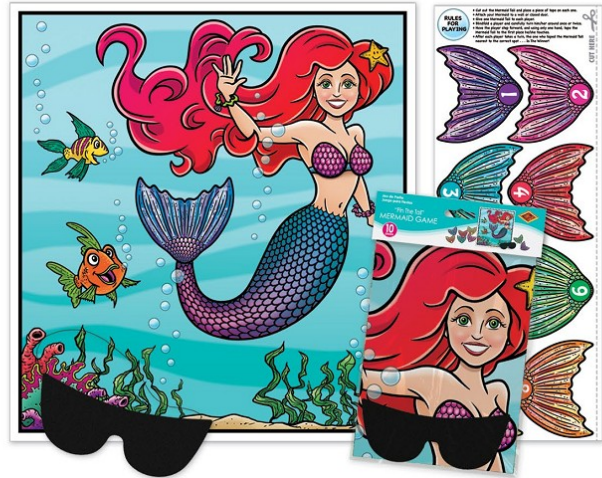

MERMAID

MERMAID MINI CENTERPIECES (8/Pkg.)
 53415 3½" - 4¼"
 PACK 12 **MSRP \$6.19 Each**

SEA CREATURES MINI CENTERPIECES (4/Pkg.)
 50449 5½"
 PACK 12 **MSRP \$4.39 Each**

JUMBO

MERMAID DELUXE SPARKLE CONFETTI (2— ½ Oz. Pkgs./Pkg.)
 53553 1" & 2"
 PACK 12 **MSRP \$4.99 Each**

IRIDESCENT

IRIDESCENT POLKADOTS CONFETTI
 CN121 (½ Oz./Pkg.)
 PACK 6 **MSRP \$2.89 Each**

PIN THE TAIL ON THE MERMAID GAME (1/Pkg.)
 60664 Game Measures: 19" x 17½"
 (Mask & 8 Tails Included)
 PACK 24 **MSRP \$2.29 Each**