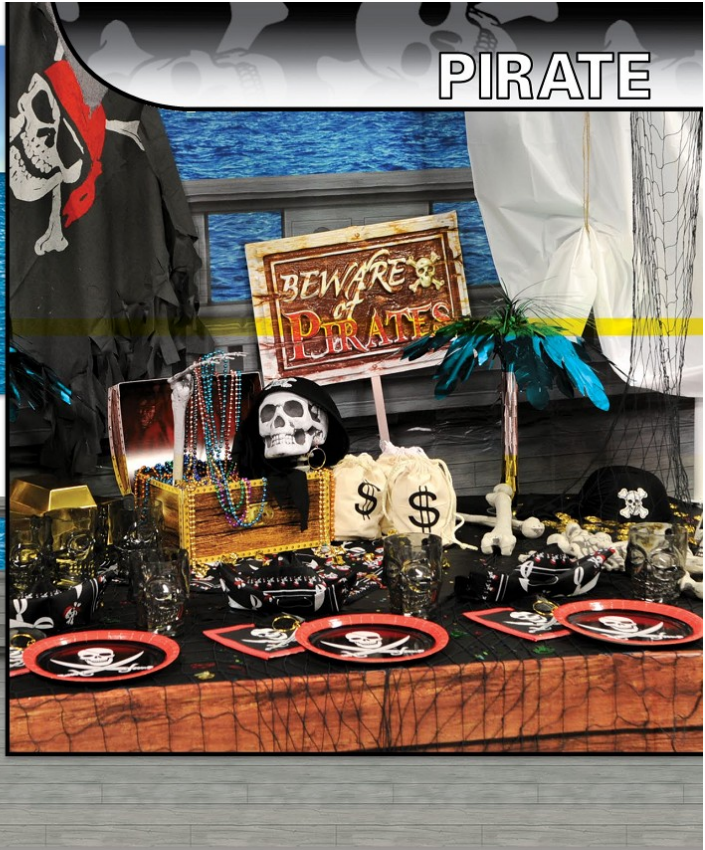

BEACH BACKDROP (1/Pkg.)
52000 4' x 30'
PACK 6 MSRP \$19.50 Each

Attach Insta-Theme Party Props to backdrops to create your theme. Cut designs from sheet & use Party Stick Mounting Tabs to place on backdrop as desired.

DUELING PIRATE & BANDIT PROPS (3/Pkg.)
52012 33" - 3' 11½"
PACK 12 MSRP \$8.50 Each

BONNY BLADE & CALICO JACK PROPS (2/Pkg.)
52011 5' 2" & 5' 6½"
PACK 12 MSRP \$8.50 Each

FATAL TREASURE PEEL 'N PLACE (1/Sh.)
55322 12" x 24" Sh. (Crab w/Coins Included)
PACK 12 MSRP \$4.25 Each

OCEAN & SKY BACKDROP (1/Pkg.)
52027 4' x 30'
PACK 6 MSRP \$19.50 Each

PIRATE

PIRATE SHIP BACKDROP (1/Pkg.)
52015 4' x 30'
PACK 6 MSRP \$19.50 Each

PIRATE SHIP & ISLAND PROPS (14/Pkg.)
52013 3 1/2" - 3' 5 1/2"
PACK 12 MSRP \$8.50 Each