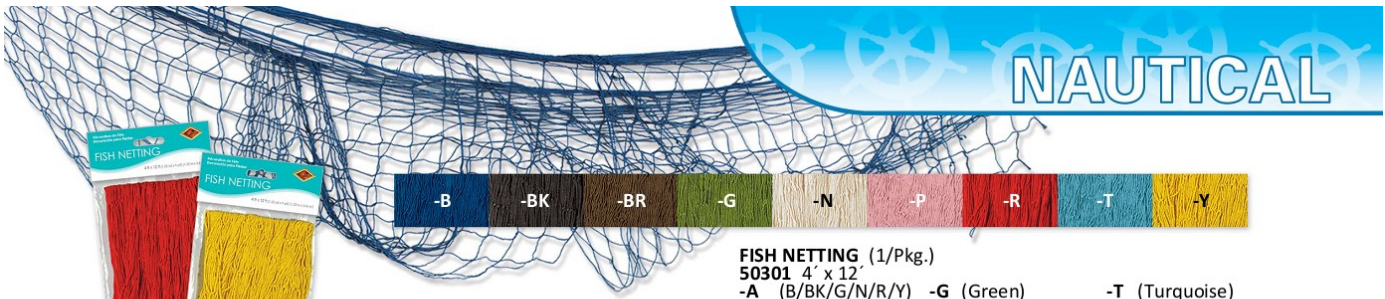

FISH NETTING (1/Pkg.)
50301 4' x 12'
-A (B/BK/G/N/R/Y) -G (Green) -T (Turquoise)
-B (Blue) -N (Natural White) -Y (Yellow)
-BK (Black) -P (Pink)
-BR (Brown) -R (Red)
PACK 12 MSRP $6.99 Each

FABRIC

BLUE & WHITE FABRIC BUNTING (1/Pkg.)
50948-BW 5' 10" (Indoor & Outdoor Use)
PACK 6 MSRP $18.99 Each

WOODEN PLANK RUNNER (1/Pkg.)
53426 24" x 10'
(Printed Poly Runner w/Double-Stick Tape)
PACK 6 MSRP $14.99 Each

CRUISE SHIP DOOR COVER (1/Pkg.)
57315 30" x 5' (Indoor & Outdoor Use)
PACK 12 MSRP $5.99 Each

7' LENGTH

CARGO NET (1/Pkg.)
54076 2' x 7'
PACK 12 MSRP $8.99 Each
* For Plastic Crab, See Page 48.

CRUISE SHIP BUFFET PROPS (3/Pkg.)
52031 35"-5' 7"
PACK 12 MSRP $8.50 Each