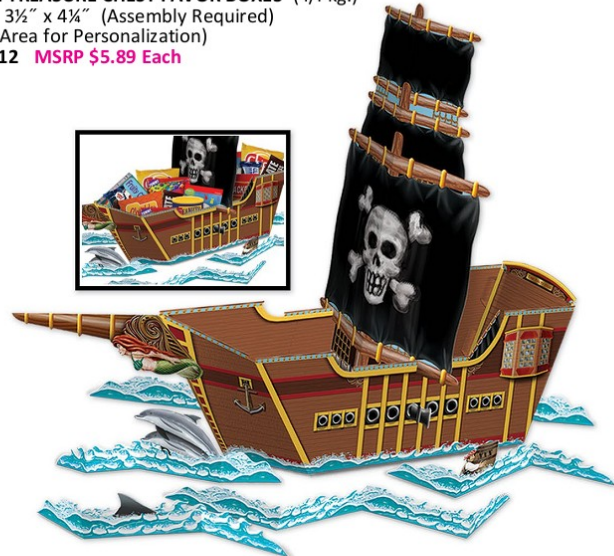

TREASURE CHEST BOXES (1/Pkg.)
 (Assembly Required)
50354 8" x 5 1/2"
PACK 12 MSRP \$6.49 Each
50356 11 1/4" x 8"
PACK 6 MSRP \$10.99 Each

PIRATE TREASURE CHEST FAVOR BOXES (4/Pkg.)
50368 3 1/2" x 4 1/4" (Assembly Required)
 (Blank Area for Personalization)
PACK 12 MSRP \$5.89 Each

"\$" BAG (1/Card)
57911 8 1/2" x 6 1/2"
PACK 12 MSRP \$4.55 Each

BIG "\$" BAG (1/Card)
54120 17" x 11"
PACK 12 MSRP \$6.79 Each

3-D PIRATE SHIP CENTERPIECE (1/Pkg.)
54597 18 1/2" x 25 1/2" (Assembly Required; Candy Not Included)
PACK 12 MSRP \$6.99 Each