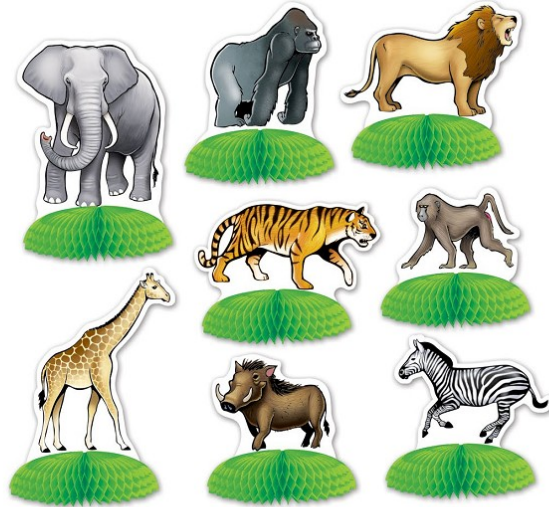

JUNGLE SAFARI ANIMAL MINI CENTERPIECES (8/Pkg.)
53374 3" - 5½"
PACK 12 **MSRP $6.19 Each**