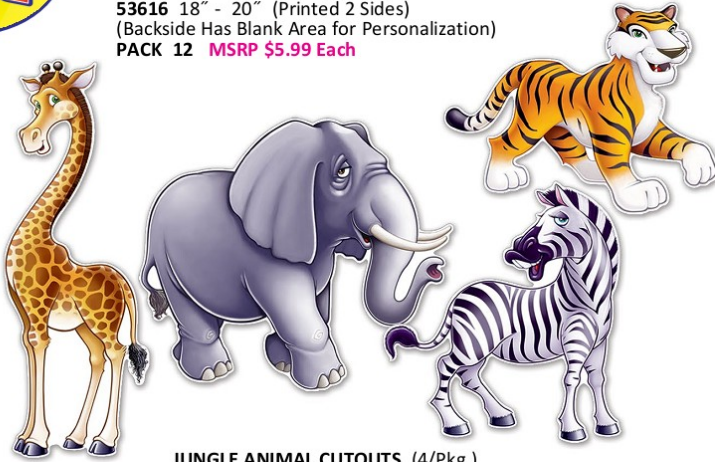

**OVER 4'**

**JOINTED  
GIRAFFE (1/Pkg.)  
53780 4' 1 1/2"  
PACK 12  
MSRP \$6.99 Each**

**JOINTED MONKEY (1/Pkg.)  
54159 22"  
PACK 12 MSRP \$4.99 Each**

**NEW**

**"BLANK" JUNGLE YARD SIGN  
53787 12" x 15"  
(Printed 2 Sides)  
(Blank w/Jungle Vines Border)  
PACK 6 MSRP \$4.25 Each**

# JUNGLE/SAFARI

2021 VBS THEME

**JUNGLE SIGN CUTOUTS** (4/Pkg.)  
53616 18" - 20" (Printed 2 Sides)  
(Backside Has Blank Area for Personalization)  
PACK 12 **MSRP \$5.99 Each**

**TROPICAL LEAF CUTOUTS** (12/Pkg.)  
53498 4" - 12" (Printed 2 Sides)  
PACK 12 **MSRP \$6.99 Each**

**JUNGLE ANIMAL CUTOUTS** (4/Pkg.)  
54215 15 1/2" - 25" (Printed 2 Sides)  
PACK 12 **MSRP \$5.99 Each**

**EXOTIC BIRD CUTOUTS** (3/Pkg.)  
55926 17" (Printed 2 Sides)  
PACK 12 **MSRP \$3.39 Each**

**JUNGLE ANIMAL SILHOUETTES** (10/Pkg.)  
54964 6 3/4" - 15 1/4" (Printed 2 Sides)  
PACK 12 **MSRP \$6.99 Each**