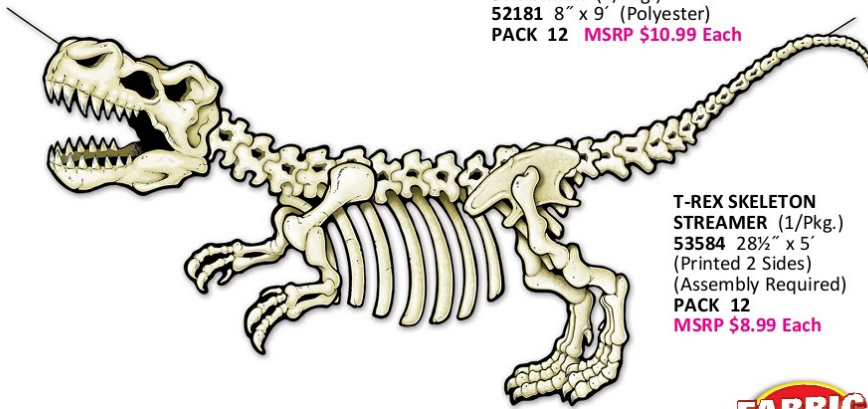

## DINOSAUR

**BIRTHDAY DINOSAUR  
STREAMER (1/Pkg.)**  
59638 6" x 10"  
(Assembly Required)  
PACK 12 **MSRP \$5.29 Each**

**FABRIC**

**FABRIC TROPICAL PALM LEAVES  
STREAMER (1/Pkg.)**  
52181 8" x 9" (Polyester)  
PACK 12 **MSRP \$10.99 Each**