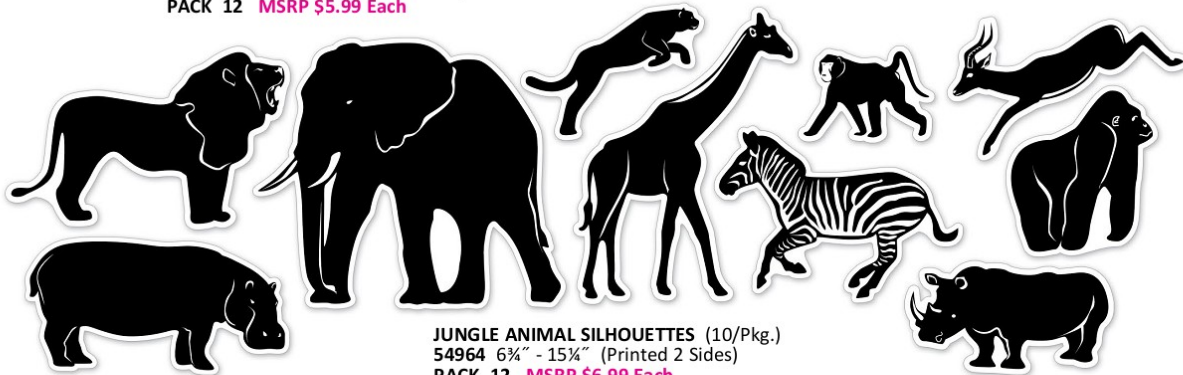

# JUNGLE/SAFARI

2021 VBS THEME

**JUNGLE SIGN CUTOUTS** (4/Pkg.)  
53616 18" - 20" (Printed 2 Sides)  
(Backside Has Blank Area for Personalization)  
PACK 12 **MSRP \$5.99 Each**

**TROPICAL LEAF CUTOUTS** (12/Pkg.)  
53498 4" - 12" (Printed 2 Sides)  
PACK 12 **MSRP \$6.99 Each**

**JUNGLE ANIMAL CUTOUTS** (4/Pkg.)  
54215 15 1/2" - 25" (Printed 2 Sides)  
PACK 12 **MSRP \$5.99 Each**

**EXOTIC BIRD CUTOUTS** (3/Pkg.)  
55926 17" (Printed 2 Sides)  
PACK 12 **MSRP \$3.39 Each**

**JUNGLE ANIMAL SILHOUETTES** (10/Pkg.)  
54964 6 3/4" - 15 1/4" (Printed 2 Sides)  
PACK 12 **MSRP \$6.99 Each**