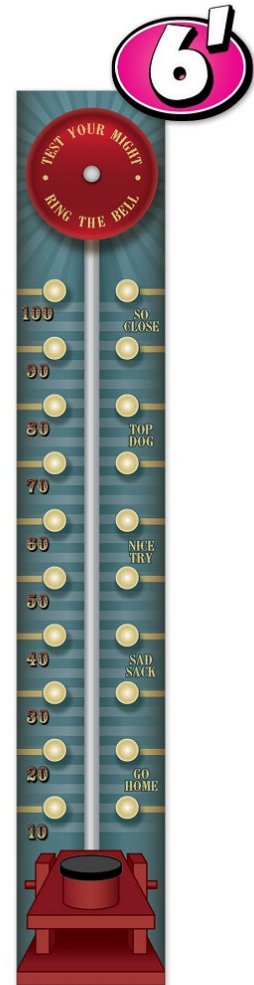

JOINTED VINTAGE CIRCUS
PULL-DOWN CUTOUT (1/Pkg.)
54980 6"
PACK 12 MSRP $5.99 Each