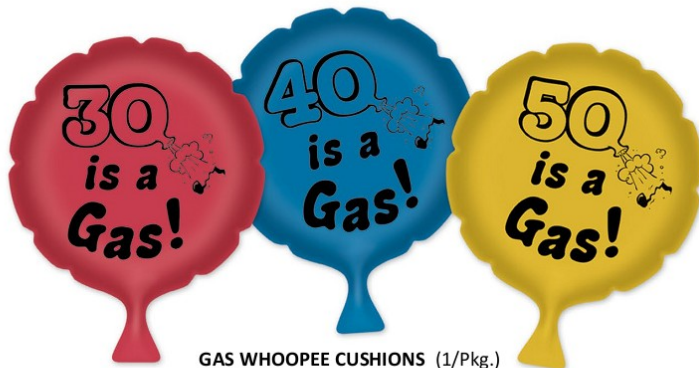

LOOK WHO'S HEADBANDS
66208 (Adjustable)
-40 -60 -70 -80 -90
PACK 24 MSRP $1.50 Each

GAS WHOOPÉE CUSHIONS (1/Pkg.)
54254 8" -30 -40 -50
PACK 6 MSRP $1.99 Each