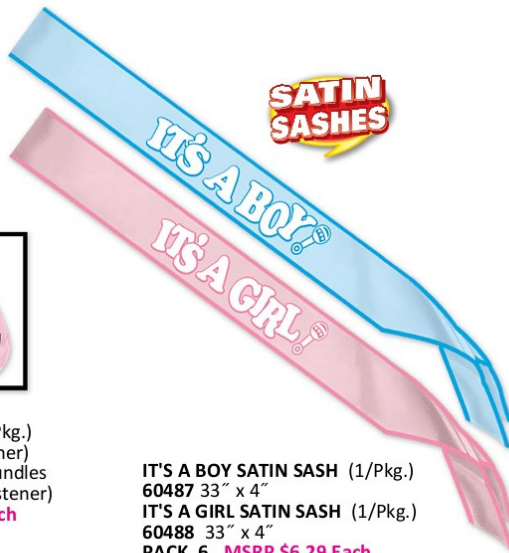

IT'S A BOY SATIN SASH (1/Pkg.)
60487 33" x 4"
IT'S A GIRL SATIN SASH (1/Pkg.)
60488 33" x 4"
PACK 6 MSRP $6.29 Each