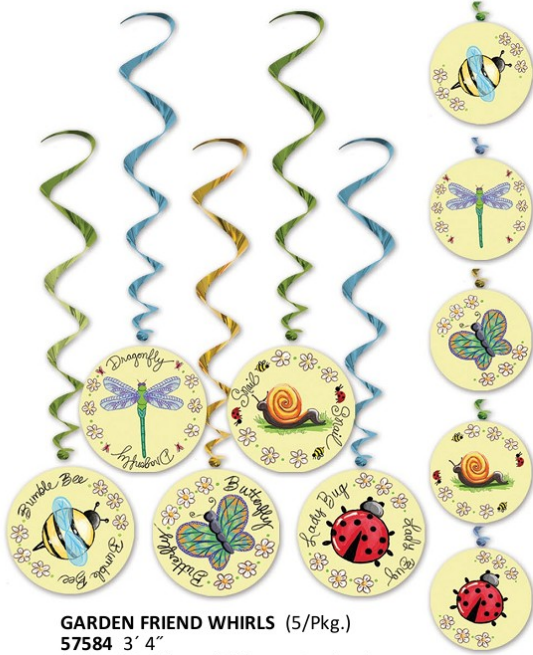

METALLIC WRAPPED BALLOON WEIGHTS
50804 6 Oz.
 -LB (Lt. Blue) -P (Pink)
PACK 12 MSRP \$1.19 Each
 * For Complete Color Listing,
 See Page 479.

BABY SHOWER CENTERPIECE (1/Pkg.)
55226 10"
PACK 12 MSRP \$4.39 Each

BABY SHOES PHOTO/ BALLOON HOLDERS
50947 6 Oz.
 -LB (Lt. Blue) -P (Pink)
PACK 6 MSRP \$4.99 Each

BABY

GARDEN FRIEND WHIRLS (5/Pkg.)
57584 3' 4"
(Printed 2 Sides w/Different Designs)
PACK 6 **MSRP \$5.79 Each**