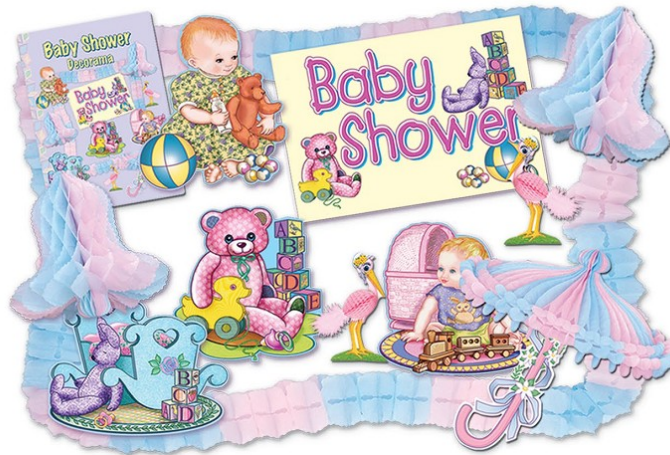

55930 BABY SHOWER PARTY KIT - 11 Pcs.
2 ea. 9" Stork Ctrpcs. 1 ea. 15" Pink & Lt. Blue Parasol
2 ea. 12" Pink & Lt. Blue Bells 1 ea. 12' Pink & Lt. Blue Leaf Garland
4 ea. 12" Cutouts 1 ea. 14" Sign
* Contents May Vary
PACK 6 **MSRP $15.99 Each**